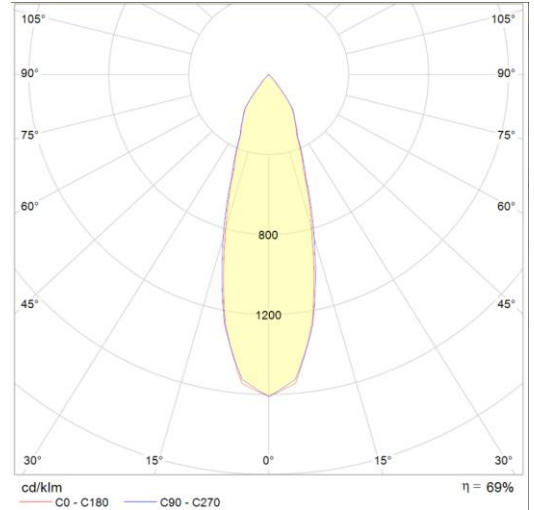

Product Name : ZPOT BLINQ**Photometric Data**

Source : LED

Luminaire Power : 6W

Performance : 485lm

Mounting Type : Recessed Mounting

Body : Thermal Plastic Body

Light Angle : 40°

Color Temperature : 3000K-4000K

Dimensions : [H: 79mm , \varnothing : 81mm , \varnothing (Cut Out): 68mm]

IP/IK : IP20,IP44

Origin : TURKEY

Control Type : On-Off , DALI