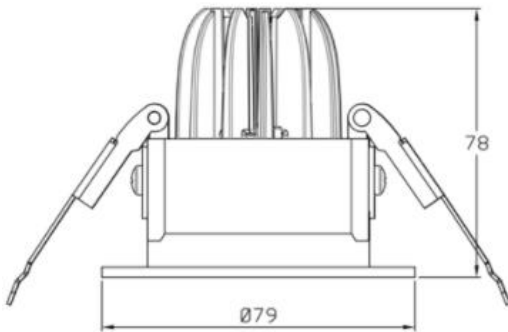

Product Name : ZPOT C

CUT OUT: 70MM

**Photometric Data****Source : LED****Luminaire Power : 3,5W - 5W - 9W - 11W****Performance : 350lm - 500lm - 900lm - 1100lm****Mounting Type : Recessed Mounting****Light Angle : 24°-40°-60°****Color Temperature : 2700K-3000K-4000K-6500K****Dimensions : [H: 78mm , Ø: 79mm , Ø(Cut Out): 70mm]****IP/IK : IP20 - IP44****Origin : TURKEY****Control Type : On-Off , DALI**