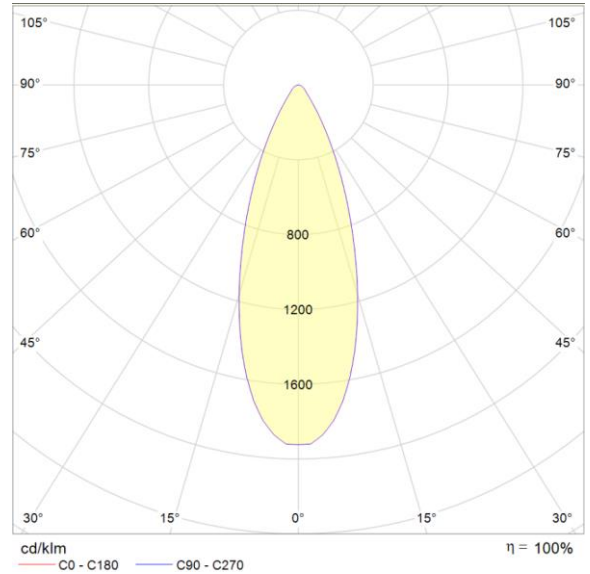

Product Name : ZPOT C

CUT OUT: 70MM

**Photometric Data****Source : LED****Luminaire Power : 3,5W - 5W - 9W - 11W****Performance : 350lm - 500lm - 900lm - 1100lm****Mounting Type : Recessed Mounting****Light Angle : 24°-40°-60°****Color Temperature : 2700K-3000K-4000K-6500K****Dimensions : [H: 78mm , Ø: 79mm , Ø(Cut Out): 70mm]****IP/IK : IP20 - IP44****Origin : TURKEY****Control Type : On-Off , DALI**