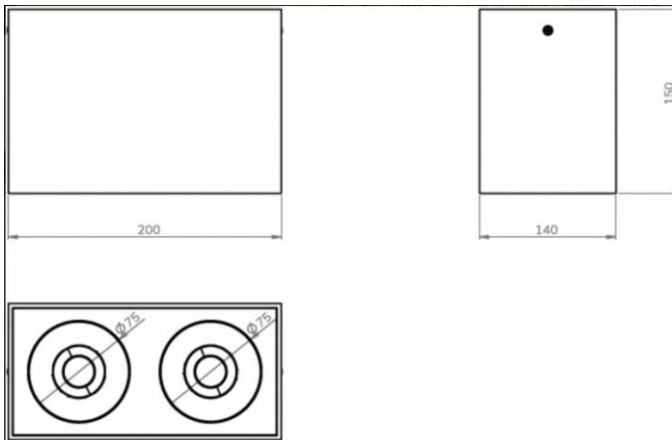

**Product Name : ZPOT Q2 S****Photometric Data****Source : LED****Luminaire Power : 2x7W - 2x10W - 2x14W****Performance : 2x630lm - 2x900lm - 2x1250lm****Mounting Type : Surface Mounting****Color Temperature : 2700K-3000K-4000K-6500K****Dimensions : [ H: 150mm , L: 200mm , W: 140mm ]****IP/IK : IP44****Origin : TURKEY****Control Type : On-Off , DALI**