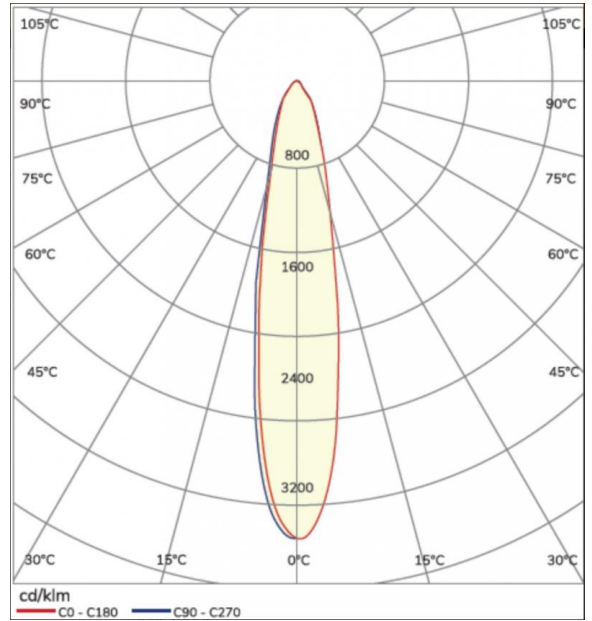

**Product Name : ZPOT Q2 S****Photometric Data****Source : LED****Luminaire Power : 2x7W - 2x10W - 2x14W****Performance : 2x630lm - 2x900lm - 2x1250lm****Mounting Type : Surface Mounting****Color Temperature : 2700K-3000K-4000K-6500K****Dimensions : [ H: 150mm , L: 200mm , W: 140mm ]****IP/IK : IP44****Origin : TURKEY****Control Type : On-Off , DALI**