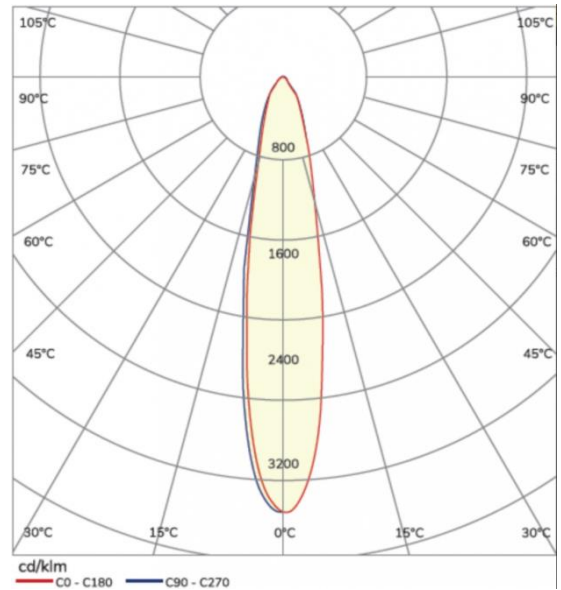

Product Name : ZPOT Q2 S**Photometric Data**

Source : LED

Luminaire Power : 2x7W , 2x10W , 2x14W

Performance : 2x630lm , 2x900lm , 2x1250lm

Mounting Type : Surface Mounted

Body : Aluminum Body

Color Temperature : 2700K-3000K-4000K-6500K

Optic : Reflective

Dimensions : [H: 150mm , L: 200mm , W: 140mm]

IP/IK : IP44

Origin : TURKEY

Control Type : On-Off , DALI